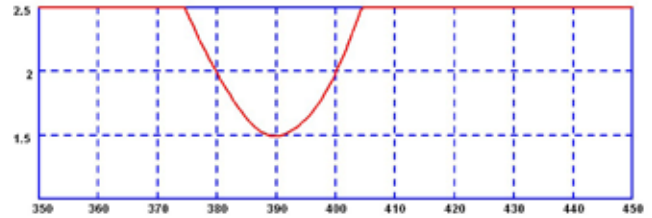

Technical Drawing

TETRA UHF

Marine Antenna with GPS

H-Plane (390MHz)

GPS

Typical VSWR

Part No.		NA-S1-GPS	NA-S2-GPS	NA-S4-GPS
Electrical Data				
Frequency Range (MHz)		380-400	410-430	450-470
Operational Band		S1	S2	S4
Gain: Isotropic		5dBi	5dBi	5dBi
Compared to ¼ wave		3dB	3dB	3dB
Bandwidth @ 2:1 VSWR		5%	5%	5%
Polarisation		Vertical	Vertical	Vertical
Pattern		Omni-directional	Omni-directional	Omni-directional
Impedance		50Ω	50Ω	50Ω
Max Input Power (W)		25	25	25
Mechanical Data				
Dimensions (mm)	Length	660	660	660
	Diameter	30	30	30
Operating Temp (°C)		-40° / +80°C	-40° / +80°C	-40° / +80°C
Material		Fibre glass & stainless steel	Fibre glass & stainless steel	Fibre glass & stainless steel
Colour		White	White	White
GPS Data				
Frequency Range (MHz)		1575	1575	1575
VSWR		<2.0:1 ± 4MHz	<2.0:1 ± 4MHz	<2.0:1 ± 4MHz
Gain: LNA		26dB	26dB	26dB
Polarisation		Right Hand Circular	Right Hand Circular	Right Hand Circular
Operating Voltage		3 - 5V DC (fed via coax)	3 - 5V DC (fed via coax)	3 - 5V DC (fed via coax)
Current		Typical 14mA	Typical 14mA	Typical 14mA
Mounting Data				
Fixing	Ratchet mount	NDRS-SL	NDRS-SL	NDRS-SL
Cable Data				
Type	TETRA	Coax cable	Coax cable	Coax cable
	GPS	Coax cable	Coax cable	Coax cable
Thickness (mm)	TETRA	5	5	5
	GPS	5	5	5
Length (m)	TETRA	5	5	5
	GPS	5	5	5
Termination	TETRA	Bare end	Bare end	Bare end
	GPS	SMA plug	SMA plug	SMA plug