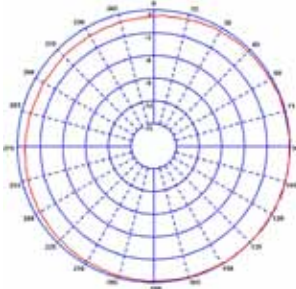

This antenna has the unique capability of being supplied as a GPS/Tetra combination type with a 26dB gain low noise GPS amplifier, offering a simpler and quicker installation for the customer.

This antenna will fit: the standard 1"x14TPI marine mounting systems, Panorama offers a range of these mounts, in both nylon and heavy duty stainless or plated brass versions. We can also supply custom extension coaxial cable sets to meet the customer's specific installation requirements

Technical Drawing

TETRA UHF

Marine Antenna with GPS

H-Plane (390MHz)

GPS

Typical VSWR

Part No.		NA-S1-GPS	NA-S2-GPS	NA-S4-GPS
Electrical Data				
Frequency Range (MHz)		380-400	410-430	450-470
Operational Band		S1	S2	S4
Gain: Isotropic		5dBi	5dBi	5dBi
Compared to ¼ wave		3dB	3dB	3dB
Bandwidth @ 2:1 VSWR		5%	5%	5%
Polarisation		Vertical	Vertical	Vertical
Pattern		Omni-directional	Omni-directional	Omni-directional
Impedance		50Ω	50Ω	50Ω
Max Input Power (W)		25	25	25
Mechanical Data				
Dimensions (mm)	Length	660	660	660
	Diameter	30	30	30
Operating Temp (°C)		-40° / +80°C	-40° / +80°C	-40° / +80°C
Material		Fibre glass & stainless steel	Fibre glass & stainless steel	Fibre glass & stainless steel
Colour		White	White	White
GPS Data				
Frequency Range (MHz)		1575	1575	1575
VSWR		<2.0:1 ± 4MHz	<2.0:1 ± 4MHz	<2.0:1 ± 4MHz
Gain: LNA		26dB	26dB	26dB
Polarisation		Right Hand Circular	Right Hand Circular	Right Hand Circular
Operating Voltage		3 - 5V DC (fed via coax)	3 - 5V DC (fed via coax)	3 - 5V DC (fed via coax)
Current		Typical 14mA	Typical 14mA	Typical 14mA
Mounting Data				
Fixing	Ratchet mount	NDRS-SL	NDRS-SL	NDRS-SL
Cable Data				
Type	TETRA	Coax cable	Coax cable	Coax cable
	GPS	Coax cable	Coax cable	Coax cable
Thickness (mm)	TETRA	5	5	5
	GPS	5	5	5
Length (m)	TETRA	5	5	5
	GPS	5	5	5
Termination	TETRA	Bare end	Bare end	Bare end
	GPS	SMA plug	SMA plug	SMA plug