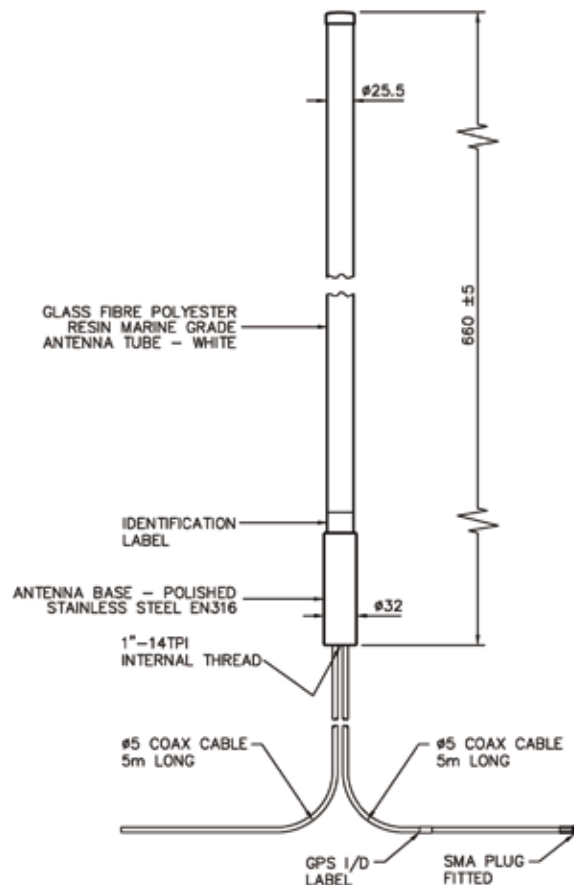

This antenna has the unique capability of being supplied as a GPS/Tetra combination type with a 26dB gain low noise GPS amplifier, offering a simpler and quicker installation for the customer.

This antenna will fit: the standard 1"x14TPI marine mounting systems, Panorama offers a range of these mounts, in both nylon and heavy duty stainless or plated brass versions. We can also supply custom extension coaxial cable sets to meet the customer's specific installation requirements

Technical Drawing

TETRA UHF

Marine Antenna with GPS

H-Plane (390MHz)

GPS

Typical VSWR

Part No.		NA-S1-GPS	NA-S2-GPS	NA-S4-GPS
Electrical Data				
Frequency Range (MHz)		380-400	410-430	450-470
Operational Band		S1	S2	S4
Gain: Isotropic		5dBi	5dBi	5dBi
Compared to ¼ wave		3dB	3dB	3dB
Bandwidth @ 2:1 VSWR		5%	5%	5%
Polarisation		Vertical	Vertical	Vertical
Pattern		Omni-directional	Omni-directional	Omni-directional
Impedance		50Ω	50Ω	50Ω
Max Input Power (W)		25	25	25
Mechanical Data				
Dimensions (mm)	Length	660	660	660
	Diameter	30	30	30
Operating Temp (°C)		-40° / +80°C	-40° / +80°C	-40° / +80°C
Material		Fibre glass & stainless steel	Fibre glass & stainless steel	Fibre glass & stainless steel
Colour		White	White	White
GPS Data				
Frequency Range (MHz)		1575	1575	1575
VSWR		<2.0:1 ± 4MHz	<2.0:1 ± 4MHz	<2.0:1 ± 4MHz
Gain: LNA		26dB	26dB	26dB
Polarisation		Right Hand Circular	Right Hand Circular	Right Hand Circular
Operating Voltage		3 - 5V DC (fed via coax)	3 - 5V DC (fed via coax)	3 - 5V DC (fed via coax)
Current		Typical 14mA	Typical 14mA	Typical 14mA
Mounting Data				
Fixing	Ratchet mount	NDRS-SL	NDRS-SL	NDRS-SL
Cable Data				
Type	TETRA	Coax cable	Coax cable	Coax cable
	GPS	Coax cable	Coax cable	Coax cable
Thickness (mm)	TETRA	5	5	5
	GPS	5	5	5
Length (m)	TETRA	5	5	5
	GPS	5	5	5
Termination	TETRA	Bare end	Bare end	Bare end
	GPS	SMA plug	SMA plug	SMA plug