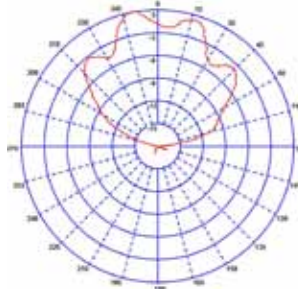

Technical Drawing

TETRA UHF

Marine Antenna with GPS

H-Plane (390MHz)

GPS

Typical VSWR

Part No.		NA-S1-GPS	NA-S2-GPS	NA-S4-GPS
Electrical Data				
Frequency Range (MHz)		380-400	410-430	450-470
Operational Band		S1	S2	S4
Gain: Isotropic		5dBi	5dBi	5dBi
Compared to ¼ wave		3dB	3dB	3dB
Bandwidth @ 2:1 VSWR		5%	5%	5%
Polarisation		Vertical	Vertical	Vertical
Pattern		Omni-directional	Omni-directional	Omni-directional
Impedance		50Ω	50Ω	50Ω
Max Input Power (W)		25	25	25
Mechanical Data				
Dimensions (mm)	Length	660	660	660
	Diameter	30	30	30
Operating Temp (°C)		-40° / +80°C	-40° / +80°C	-40° / +80°C
Material		Fibre glass & stainless steel	Fibre glass & stainless steel	Fibre glass & stainless steel
Colour		White	White	White
GPS Data				
Frequency Range (MHz)		1575	1575	1575
VSWR		<2.0:1 ± 4MHz	<2.0:1 ± 4MHz	<2.0:1 ± 4MHz
Gain: LNA		26dB	26dB	26dB
Polarisation		Right Hand Circular	Right Hand Circular	Right Hand Circular
Operating Voltage		3 - 5V DC (fed via coax)	3 - 5V DC (fed via coax)	3 - 5V DC (fed via coax)
Current		Typical 14mA	Typical 14mA	Typical 14mA
Mounting Data				
Fixing	Ratchet mount	NDRS-SL	NDRS-SL	NDRS-SL
Cable Data				
Type	TETRA	Coax cable	Coax cable	Coax cable
	GPS	Coax cable	Coax cable	Coax cable
Thickness (mm)	TETRA	5	5	5
	GPS	5	5	5
Length (m)	TETRA	5	5	5
	GPS	5	5	5
Termination	TETRA	Bare end	Bare end	Bare end
	GPS	SMA plug	SMA plug	SMA plug